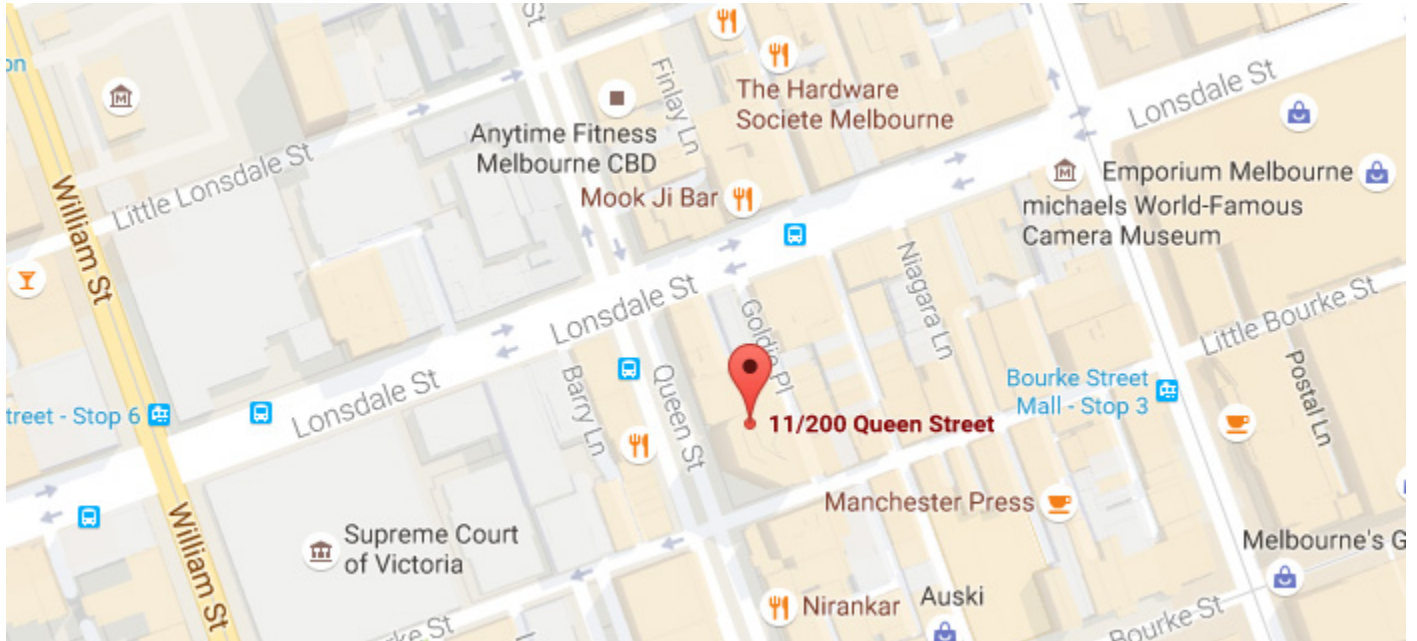

# MELBOURNE

Level 11, 200 Queen St, on the corner of Queen and Little Bourke Streets

### Option 1:

- Get off the train at Melbourne Central
- Take the Elizabeth Street exit
- Walk south down Elizabeth Street to Little Bourke Street
- Cross over and walk up Little Bourke to the corner of Queen Street.
- Enter the glass double doors of the building next to 'In a Rush' café
- Proceed up to level 11 in the elevator

### Option 3:

- Get off the train at Flagstaff Station
- Take the William Street exit
- Turn right and walk South down William Street to Little Bourke Street
- Turn left and walk along Little Bourke Street to Queen Street
- Enter the glass double doors of the building next to 'In a Rush' café

### Option 2:

- Get off the train at Flinders Street Station
- Exit onto Elizabeth Street
- Walk straight (north) up Elizabeth Street to Little Bourke Street
- Turn left onto Little Bourke Street and walk west up to the corner of Queen Street
- Enter the glass double doors of the building next to 'In a Rush' café
- Proceed up to level 11 in the elevator